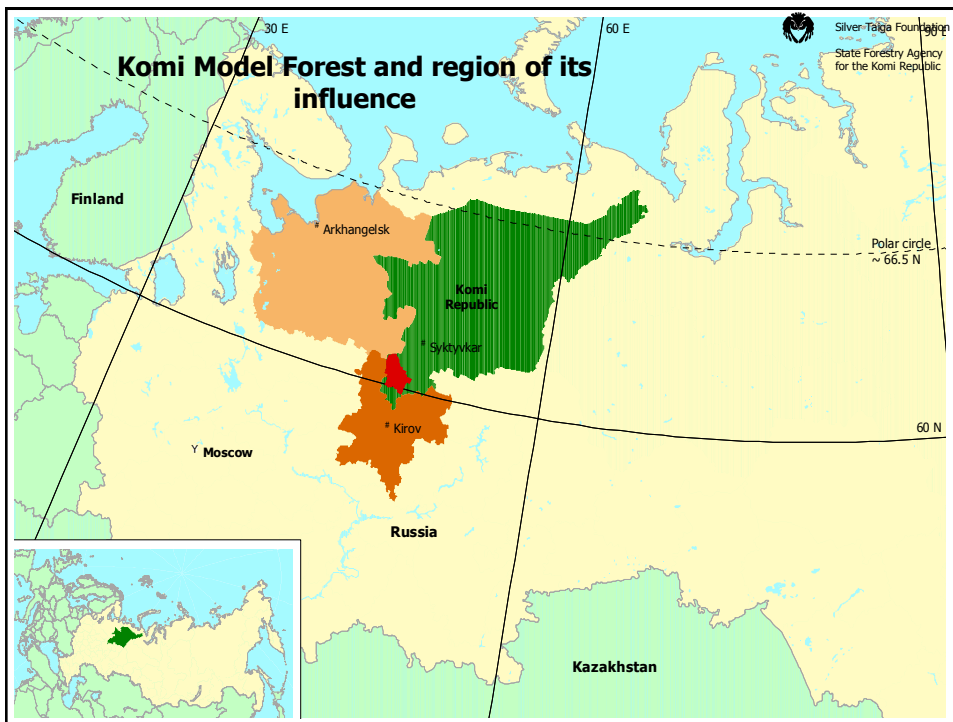

22.10.2012

Silver Taiga Foundation

1

Presentation contents

- 1. The Mezen River overview**
- 2. Who is involved?**
- 3. Main problems**
- 4. Sustainability main needs**
- 5. Model River approach**

22.10.2012

Silver Taiga Foundation

2

Salmon spawning tributary Verhniaya Puzla - Верхняя Пузла

22.10.2012

Silver Taiga Foundation

5

Salmon spawning tributary Yolva Mezenskaya - Ёлга Мезенская

22.10.2012